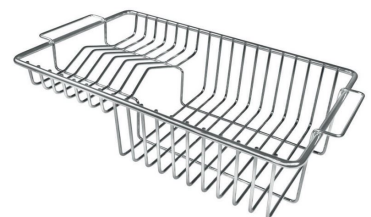

Space waste fitting The elegant SPACE steel cap closes the drain and leaves no visible residues collected in the basket below. Space also has a small footprint and allows the optimal use of the under-sink compartment.

Small radius Bowls with squared shapes with a modern design and an increased capacity, for a minimal aesthetics connected with an extreme practicality.

Deep bowls This bowls reach an important depth, over 20 cm, thanks to the advanced production technology, that can be offer great capieny and practicality in all the washing operations.

TECHNICAL DATA

FTS - cut out

FT - cut out

GALLERY

EQUIPMENT

Black Grid
8100 606

Black Grid
8100 607

Space Push Gold automatic waste fitting
8407 121

OPTIONAL ACCESSORIES

Stainless steel basket
8611 000

Stainless steel perforated tray
8156 000

Stainless steel Plate rack
8100 306

RECOMMENDED PAIRINGS

OUTLINE GAS - GOLD
7440 009

VELA PLUS GOLD satin
8498 129