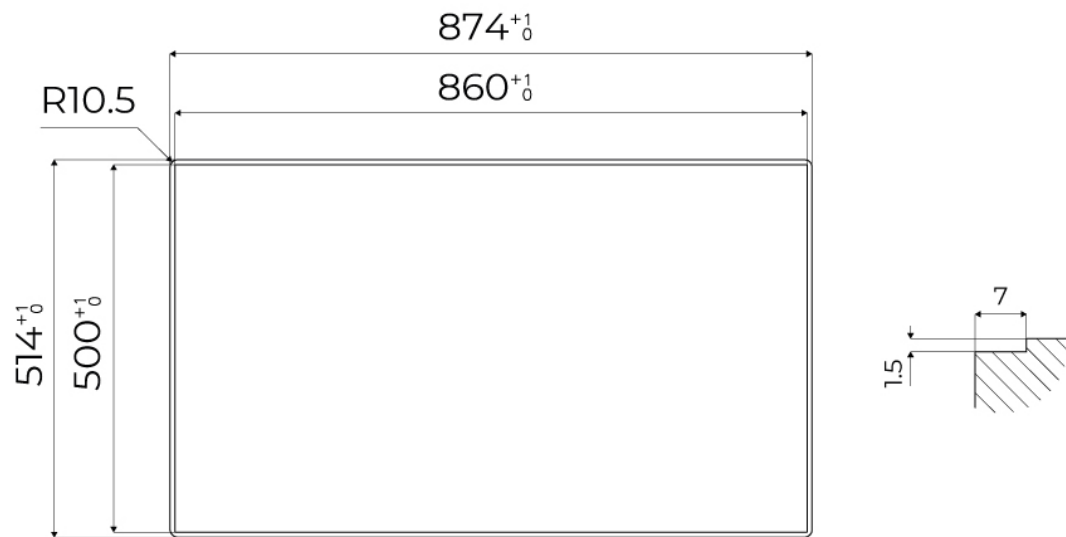

Small radius Bowls with squared shapes with a modern design and an increased capacity, for a minimal aesthetics connected with an extreme practicality.

Deep bowls This bowls reach an important depth, over 20 cm, thanks to the advanced production technology, that can be offer great capieny and practicality in all the washing operations.

TECHNICAL DATA

FTS - cut out

FT - cut out

GALLERY

EQUIPMENT

Black Grid
8100 606

Black Grid
8100 607

Space Push Gold automatic waste fitting
8407 121